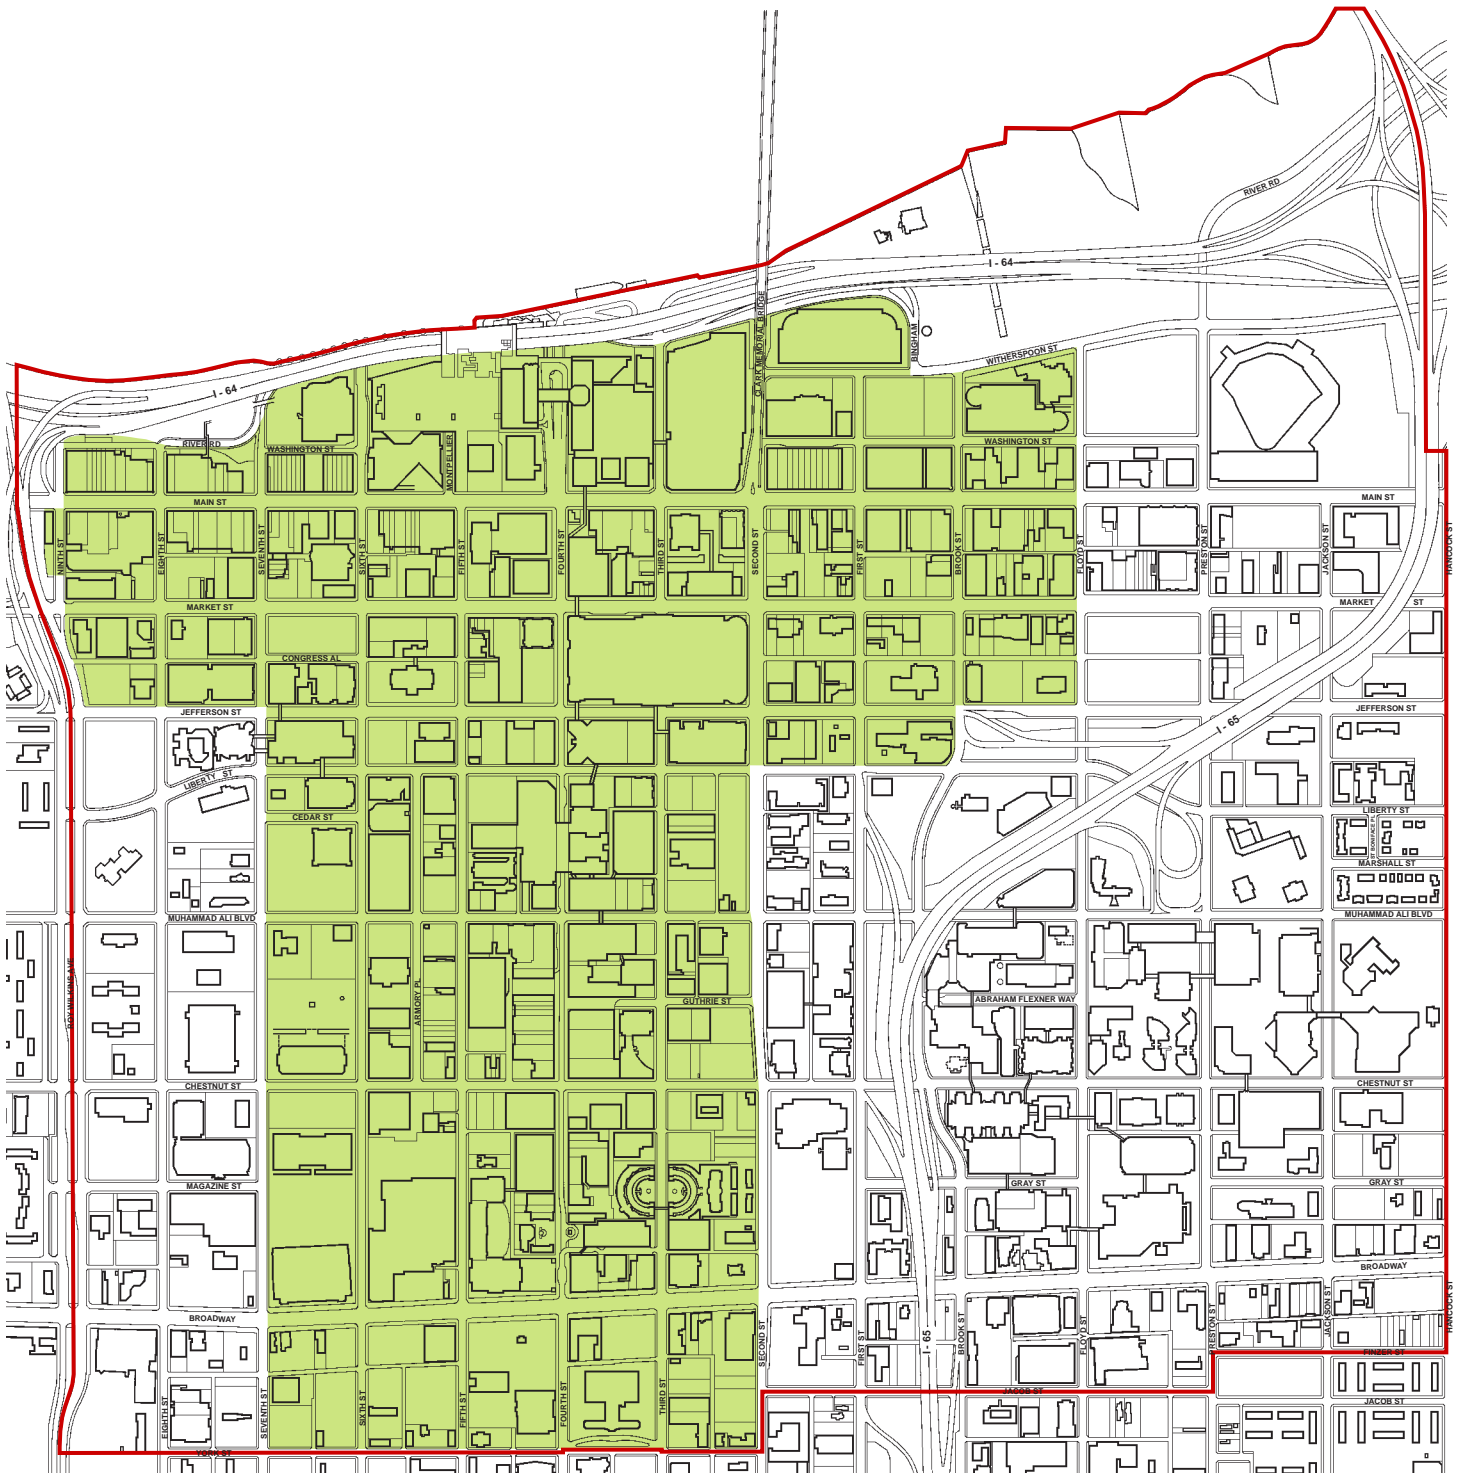

# LDMD Service Area

## Legend

-  Central Business District Boundary
-  Assessment District Boundary

## Louisville Central Business District

Prepared By: Louisville  
Downtown Management District

Scale: 0 200' 400' 800'

Walking Time: 0 1 2 3 min

Date: January, 2011