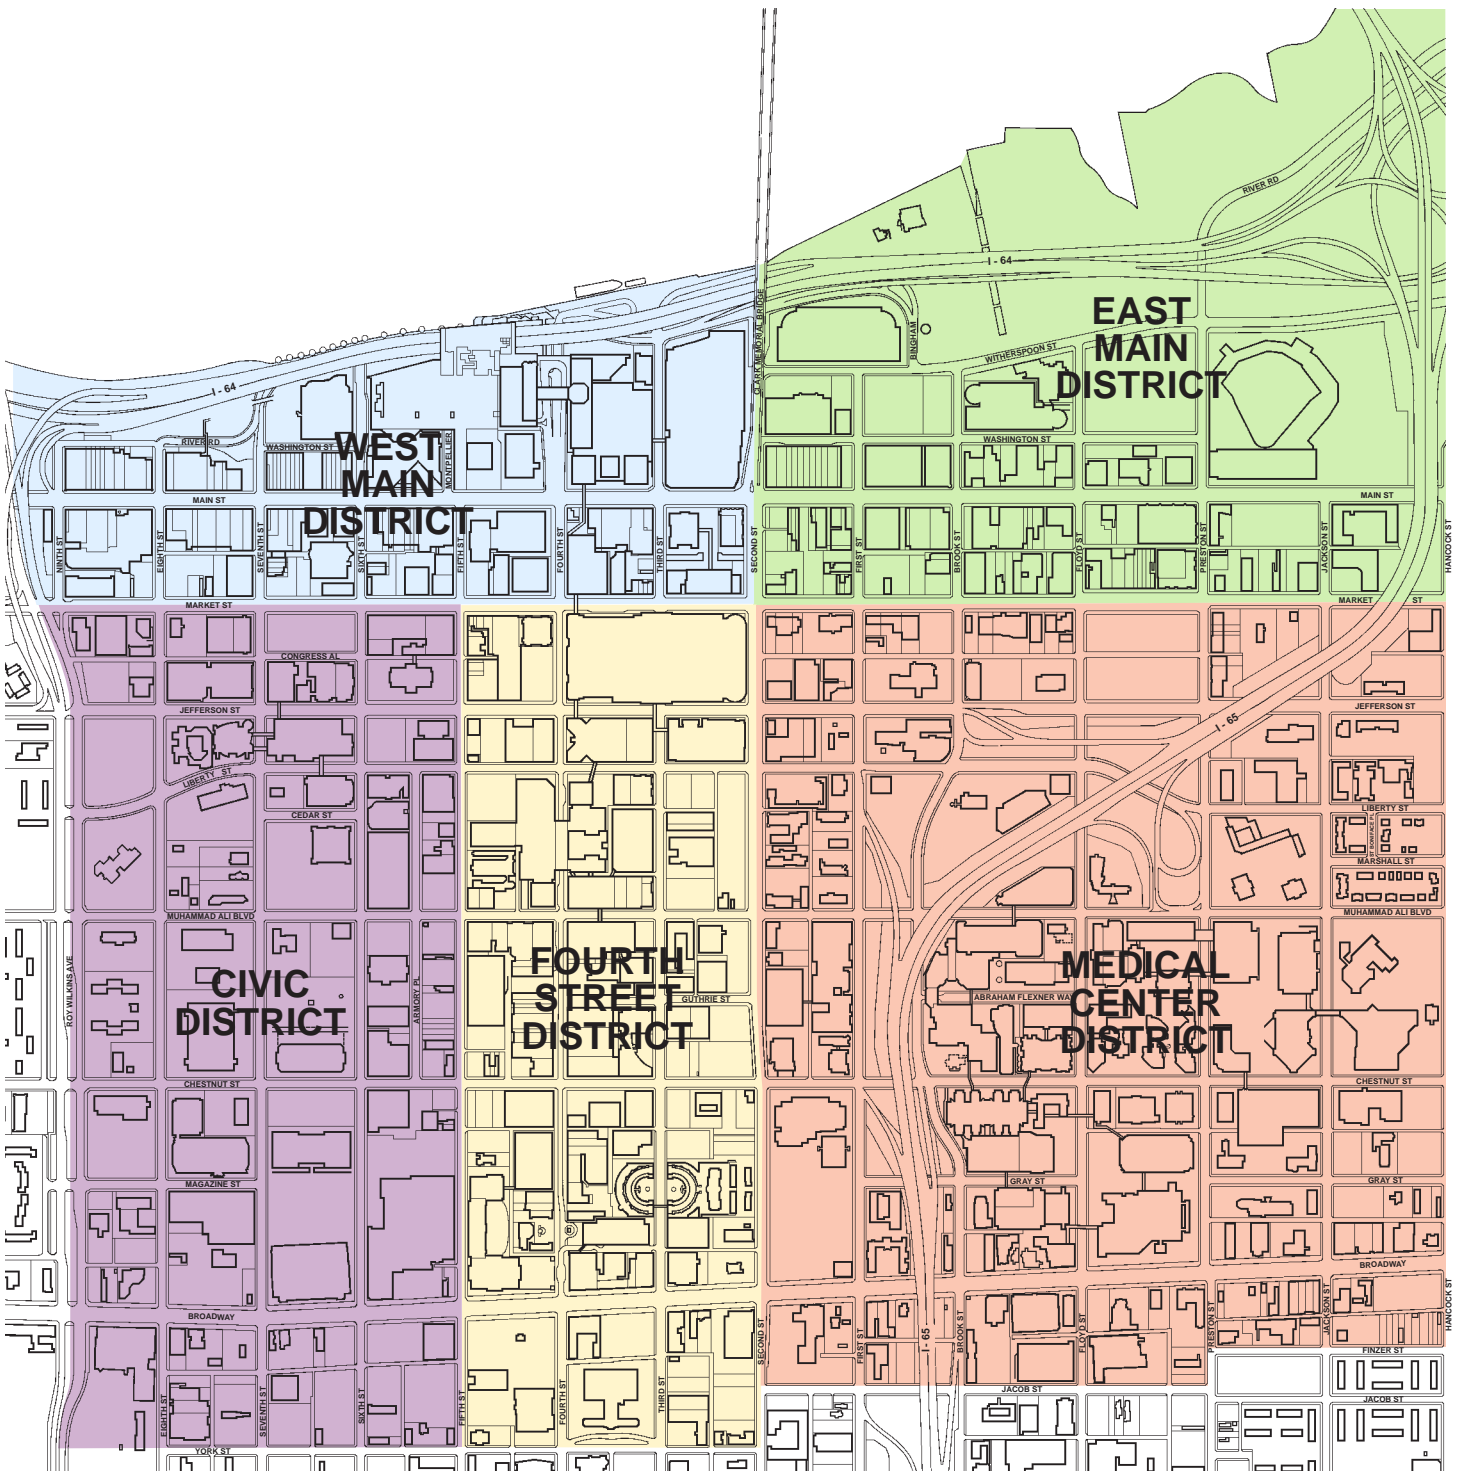

Planning Districts

Legend

- West Main District
- East Main District
- Civic District
- Fourth Street District
- Medical Center District

Louisville Central Business District

Prepared By: Louisville
Downtown Management District

Scale: 0 200' 400' 800'

Walking Time: 0 1 2 3 min

Date: January, 2011