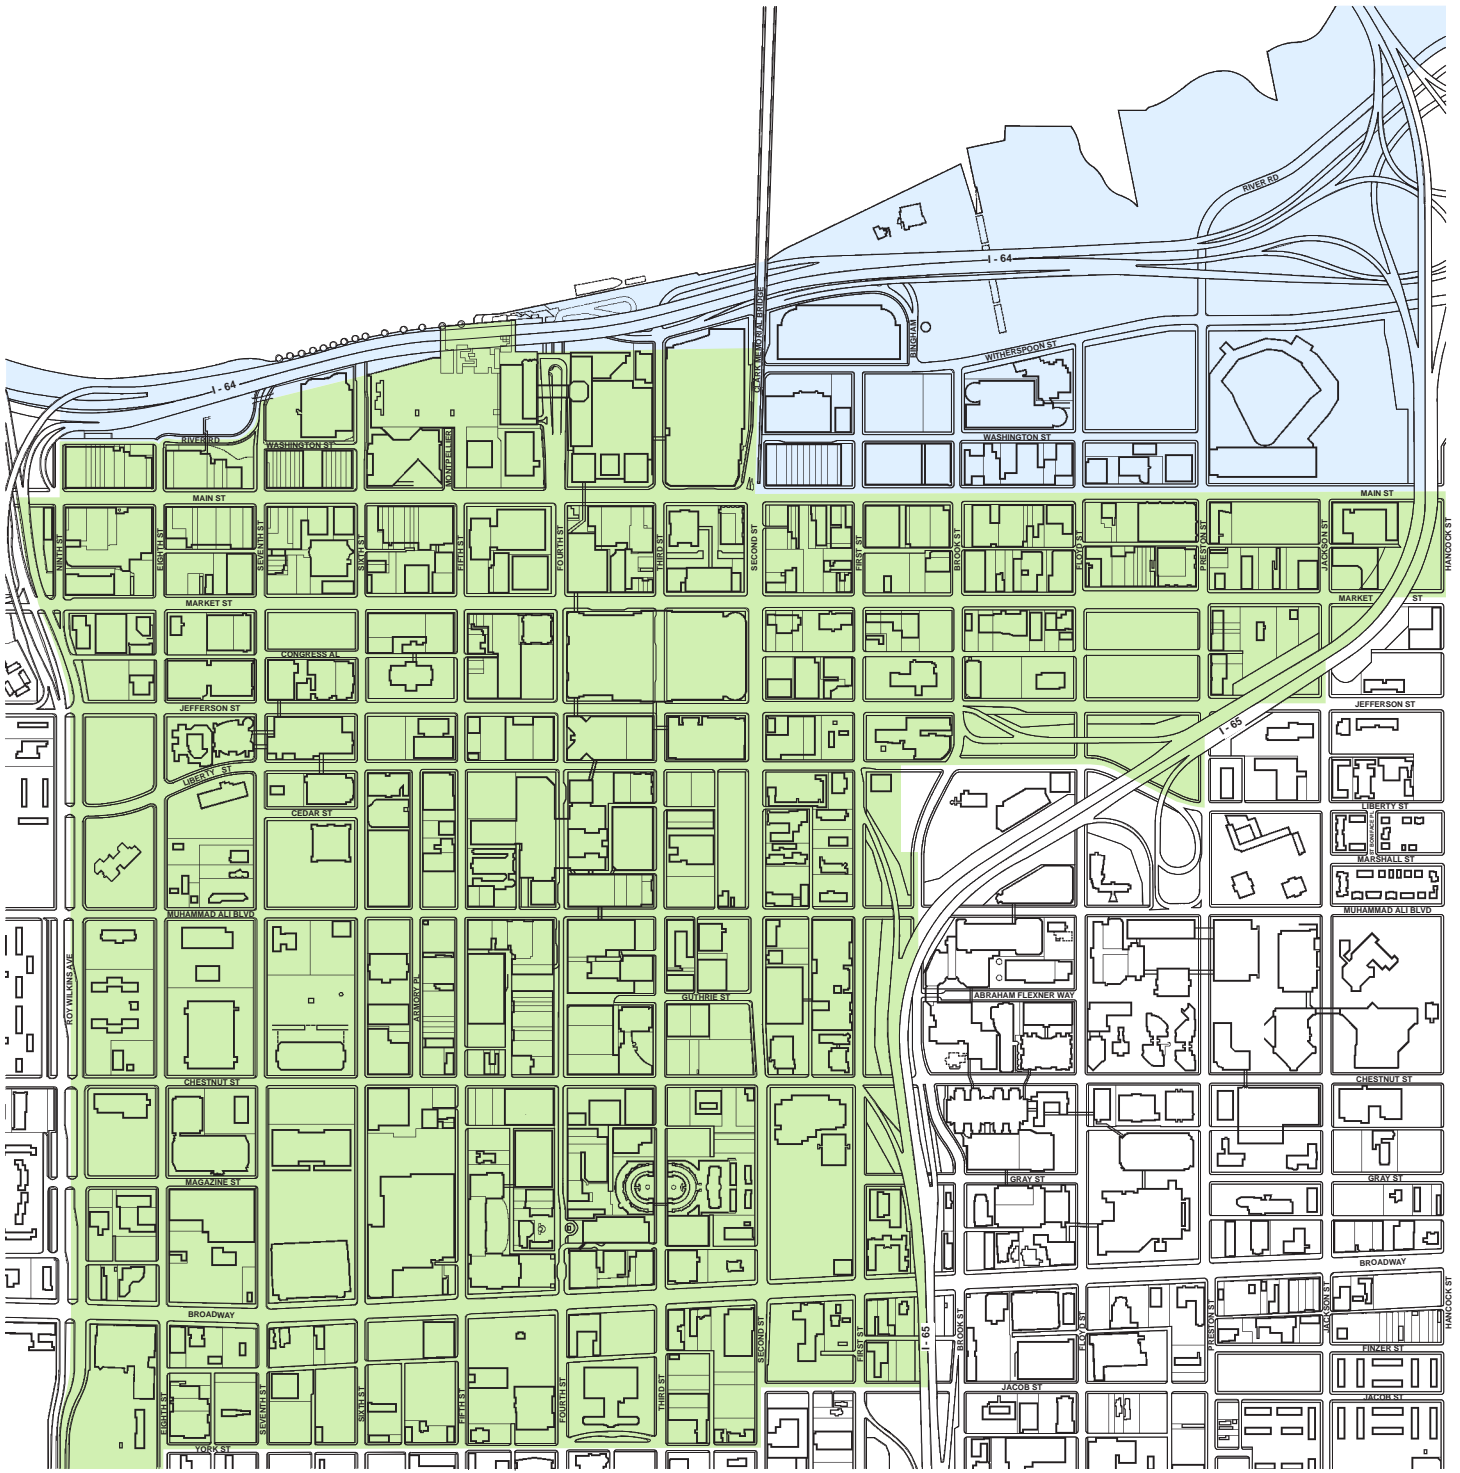

Development Review Overlay Districts

Legend

- Waterfront Review Overlay District
- Downtown Review Overlay District

(Original district boundaries defined in September, 1993)

Louisville Central Business District

Prepared By: Louisville
Downtown Management District

Scale: 0 200' 400' 800'

Walking Time: 0 1 2 3 min

Date: December, 2010