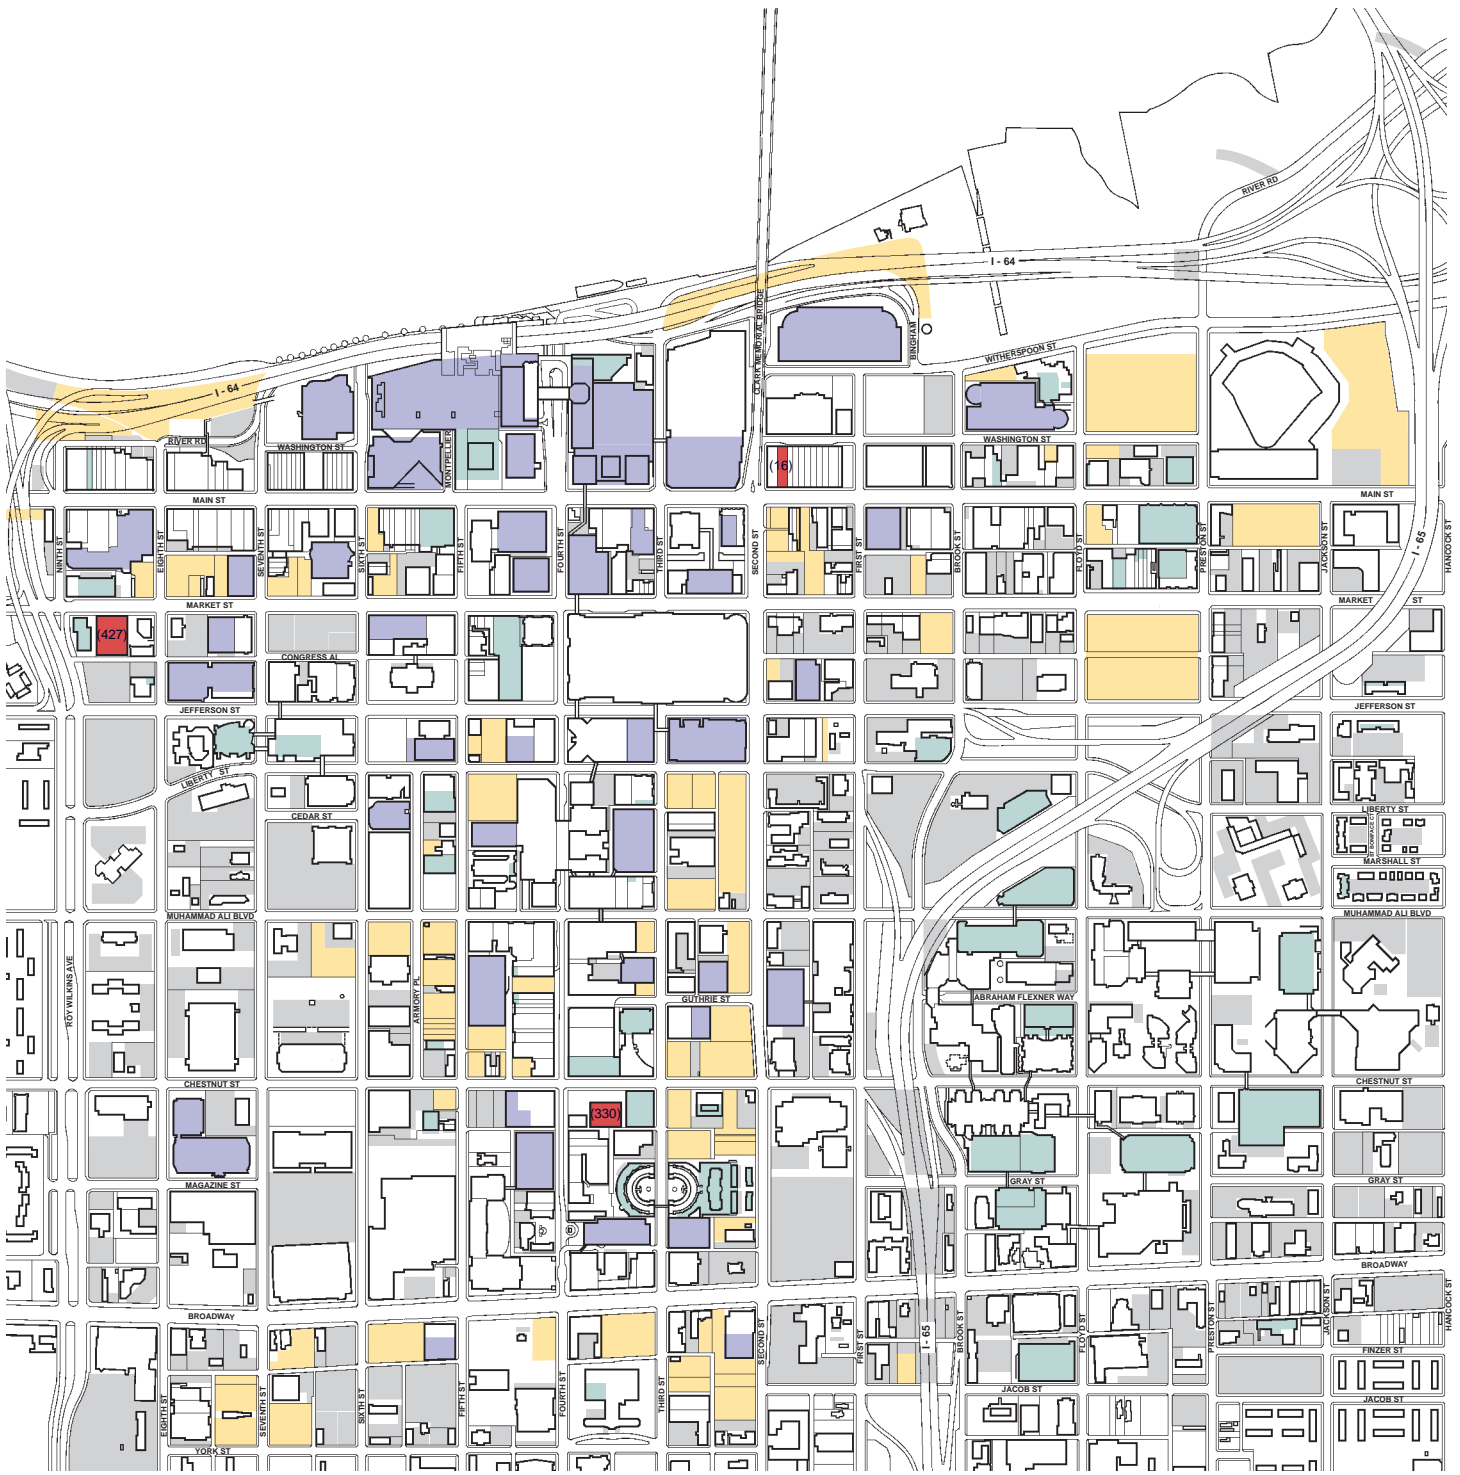

Off-Street Parking

Legend

- Public garage
- Private garage
- Public surface lot
- Private surface lot
- Facility under construction

Louisville Central Business District

Prepared By: Louisville
Downtown Management District

Scale: 0 200' 400' 800'

Walking Time: 0 1 2 3 min

Date: December, 2010