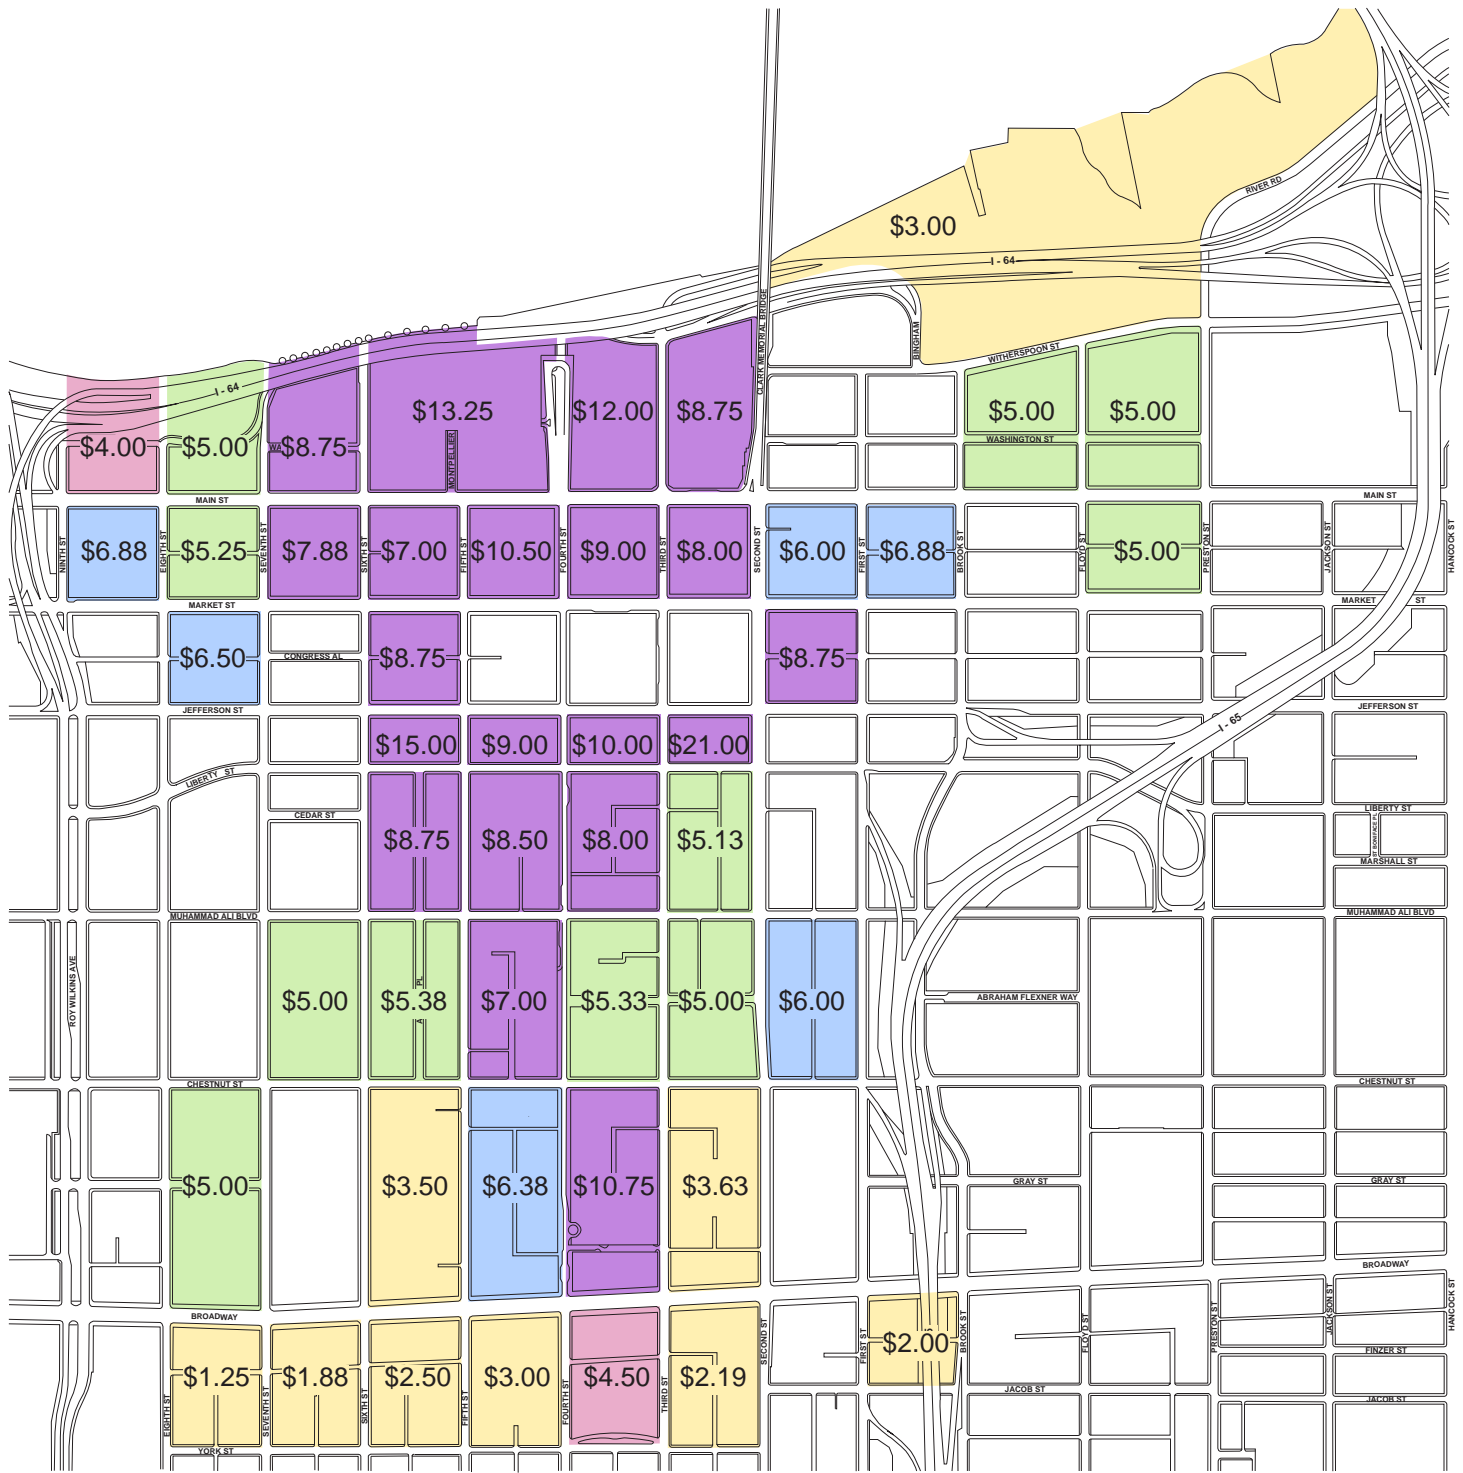

Average Daily Parking Rate

Average Daily Rate

- \$7 or more
- \$6-\$6.99
- \$5-\$5.99
- \$4-\$4.99
- Less than \$4

Average CBD daily rate: \$6.51

Louisville Central Business District

Prepared By: Louisville
Downtown Management District

Scale: 0 200' 400' 800'

Walking Time: 0 1 2 3 min

Date: December, 2010