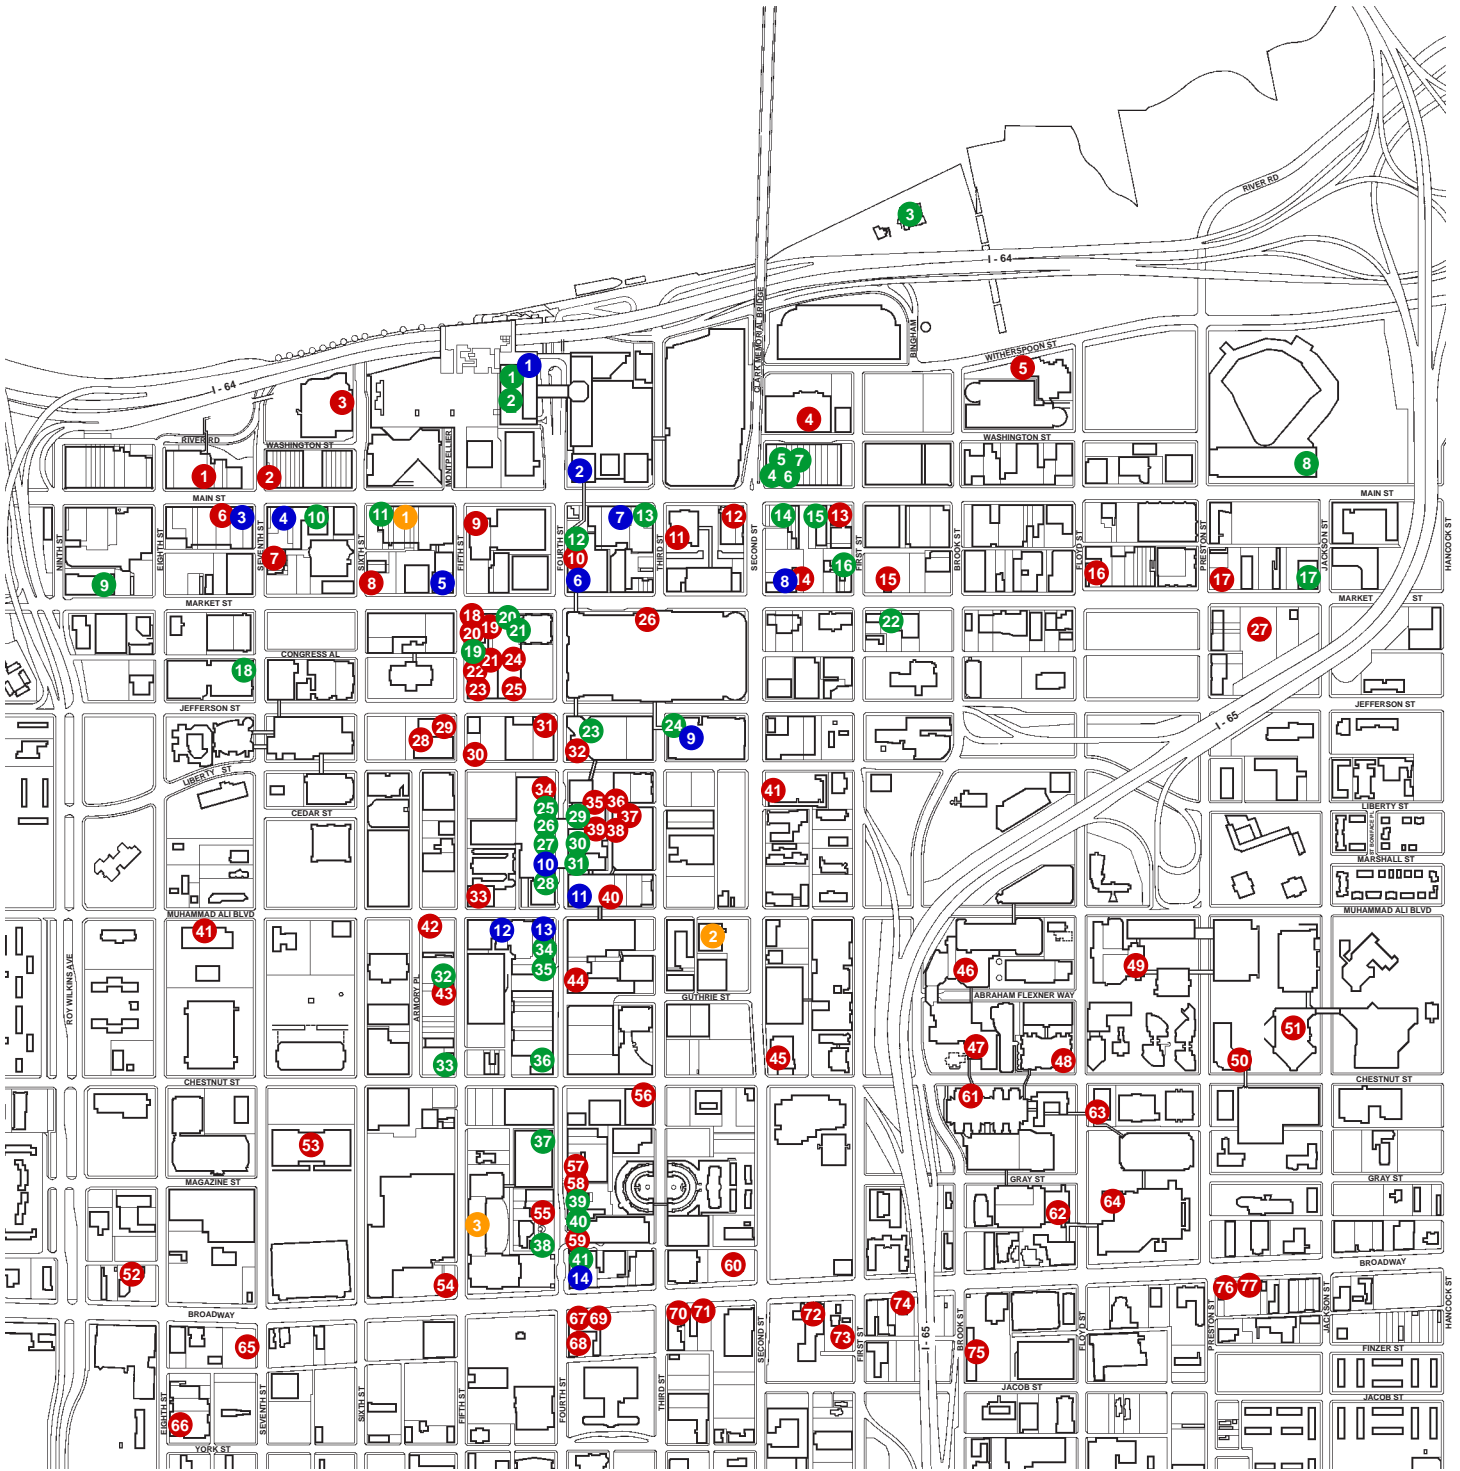

Restaurants/Cafes

Legend

- 1 Fine Dining (14 white table cloth establishments)
- 1 Casual Dining (41 table service establishments)
- 1 Quick Serve (77 self-service establishments)
- 1 Employee Cafeteria/Private Club (3 establishments)

Louisville Central Business District

Prepared By: Louisville
Downtown Management District

Scale: 0 200' 400' 800'

Walking Time: 0 1 2 3 min

Date: April, 2011