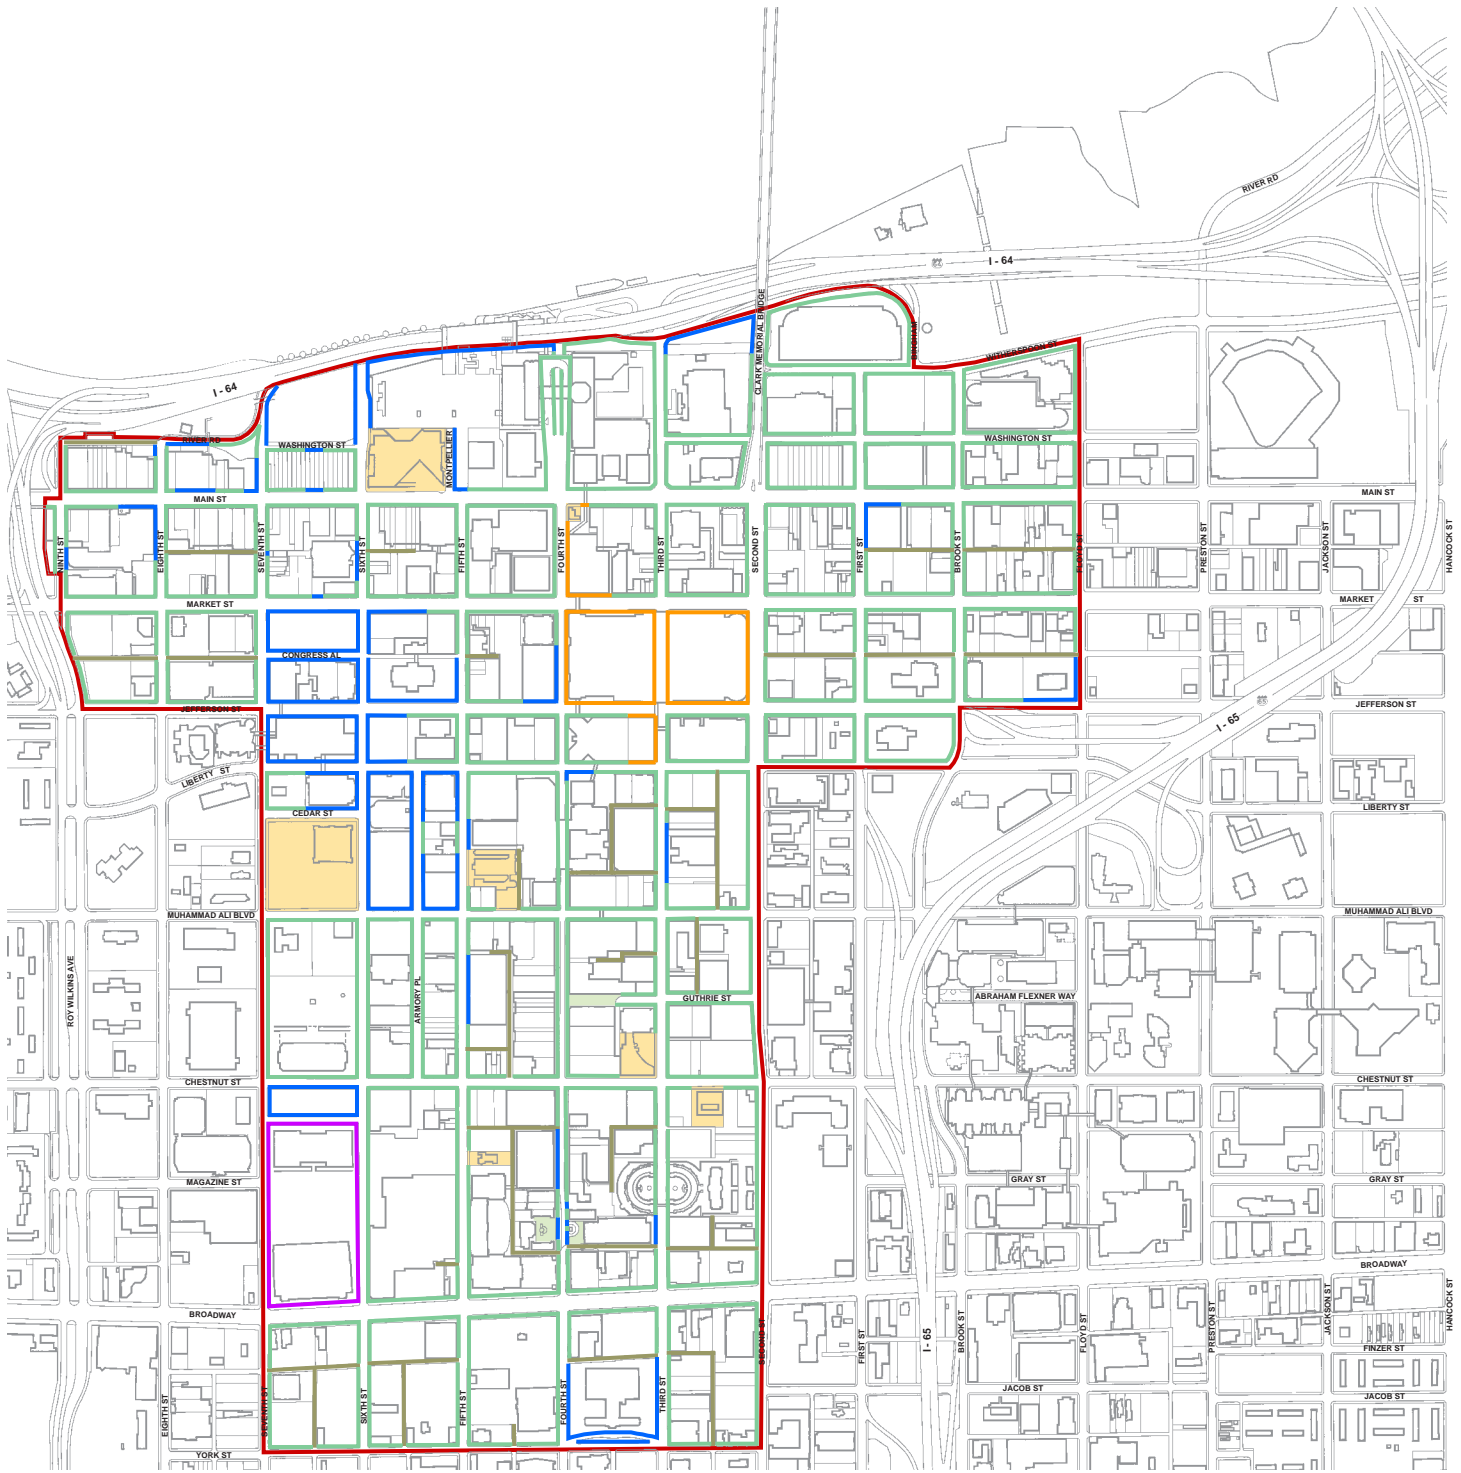

# Management District Service Area

## Legend

- Management District Boundary
- Sidewalks serviced
- Alleys serviced
- Open space serviced
- Non-benefitting property
- Contract for service
- Metro Government
- State Government (security only)
- Federal Government (security only)

## Louisville Central Business District

Prepared By: Louisville  
Downtown Management District

Scale: 0 200' 400' 800'

Walking Time: 0 1 2 3 min

Date: June, 2007