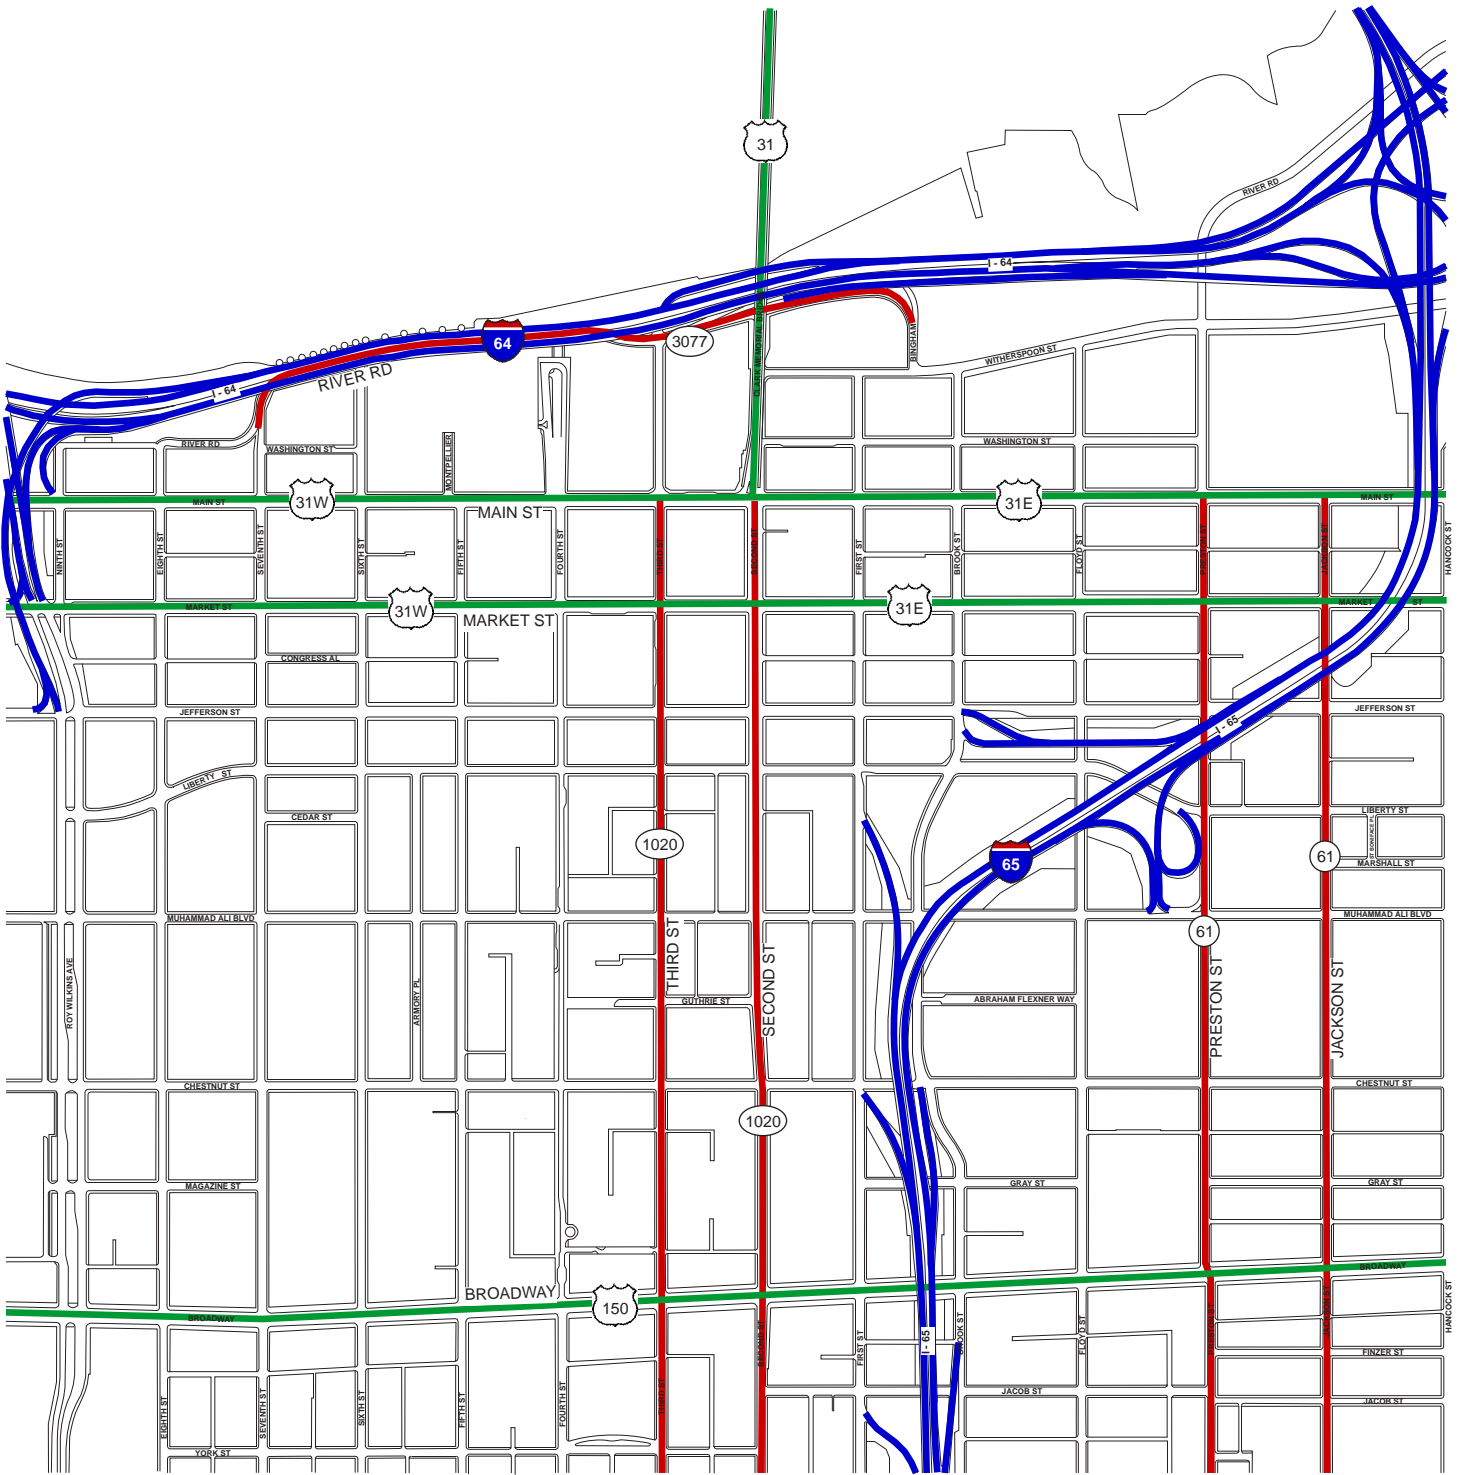

State Roads

Legend

- Interstate Highways
- U.S. Highways
- State Roads

Louisville Central Business District

Prepared By: Louisville
Downtown Management District

Scale: 0 200' 400' 800'

Walking Time: 0 1 2 3 min