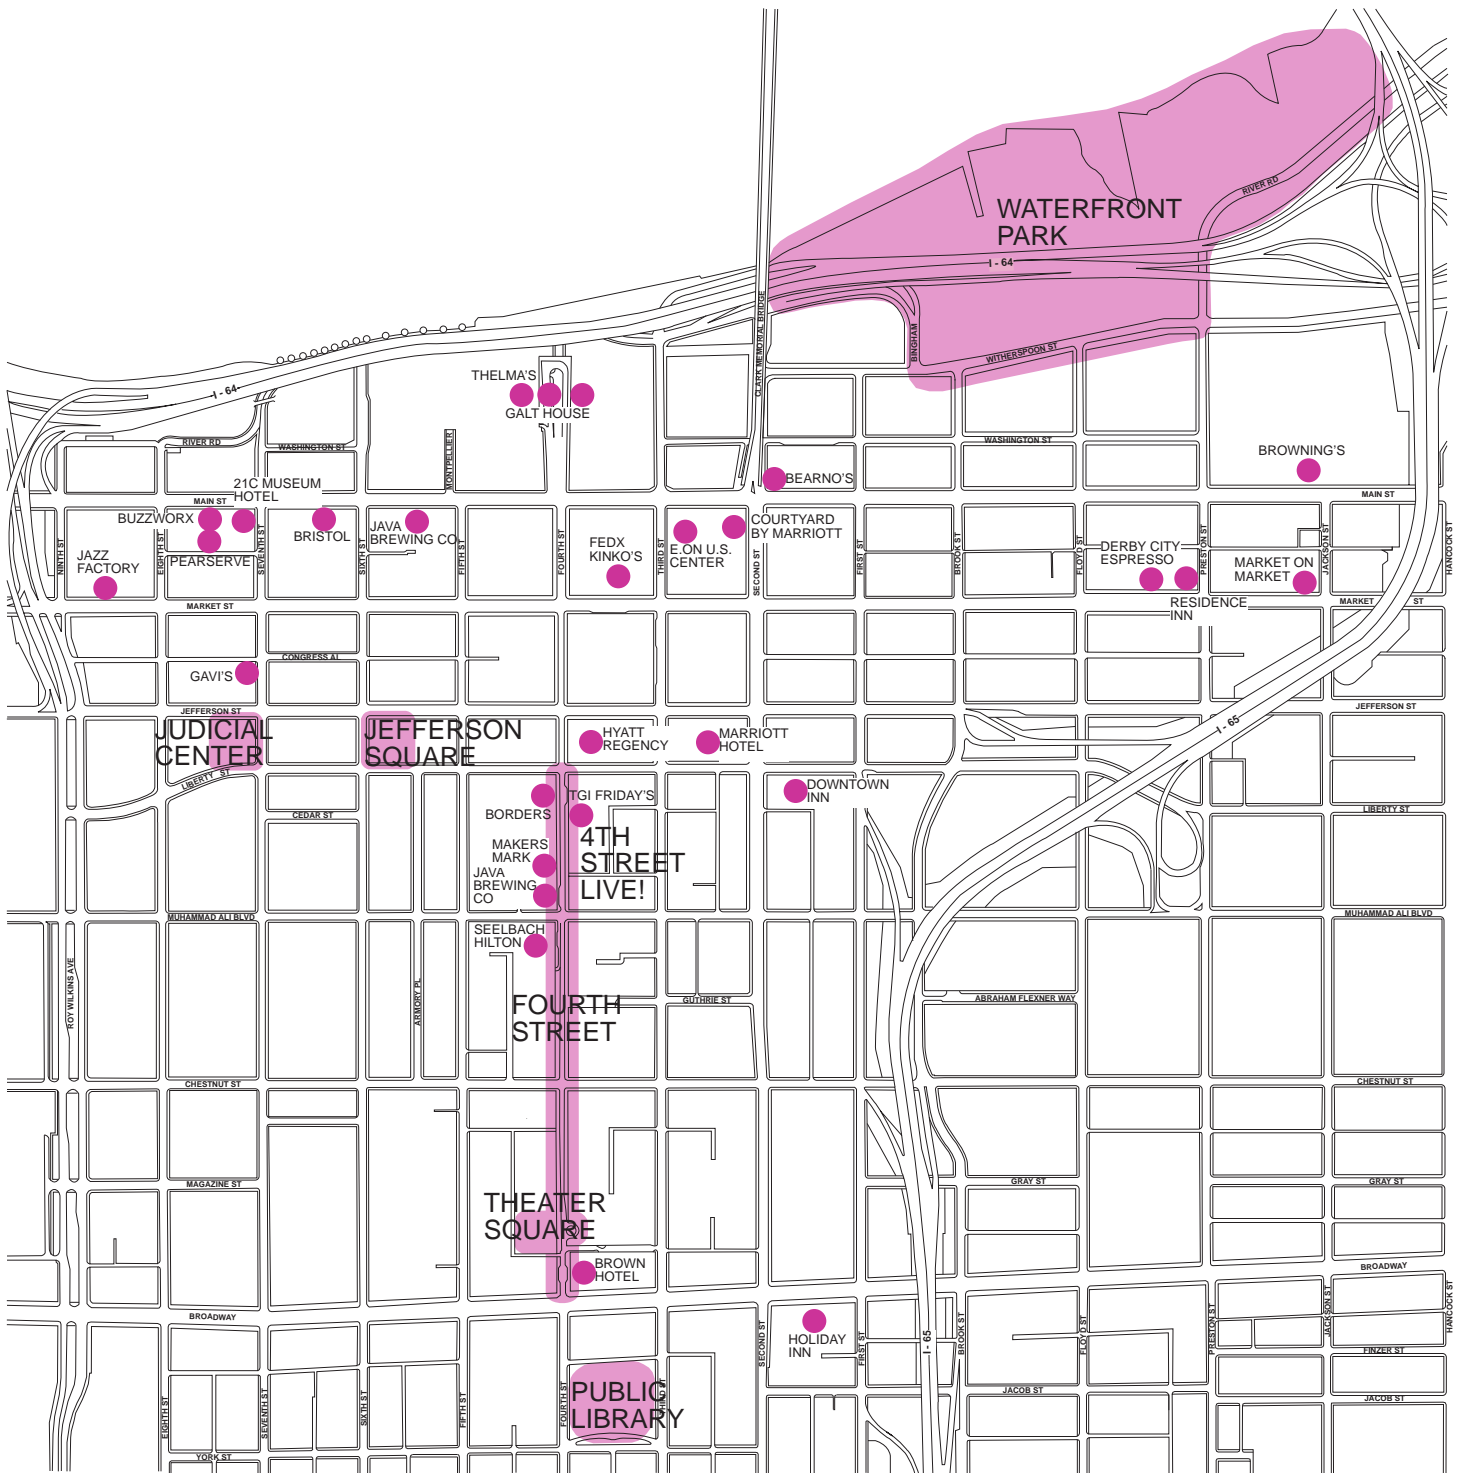

Wireless Internet Access

Legend

- Public Access Hotspots
- Private Access

Louisville Central Business District

Prepared By: Louisville
Downtown Management District

Scale: 0 200' 400' 800'

Walking Time: 0 1 2 3 min